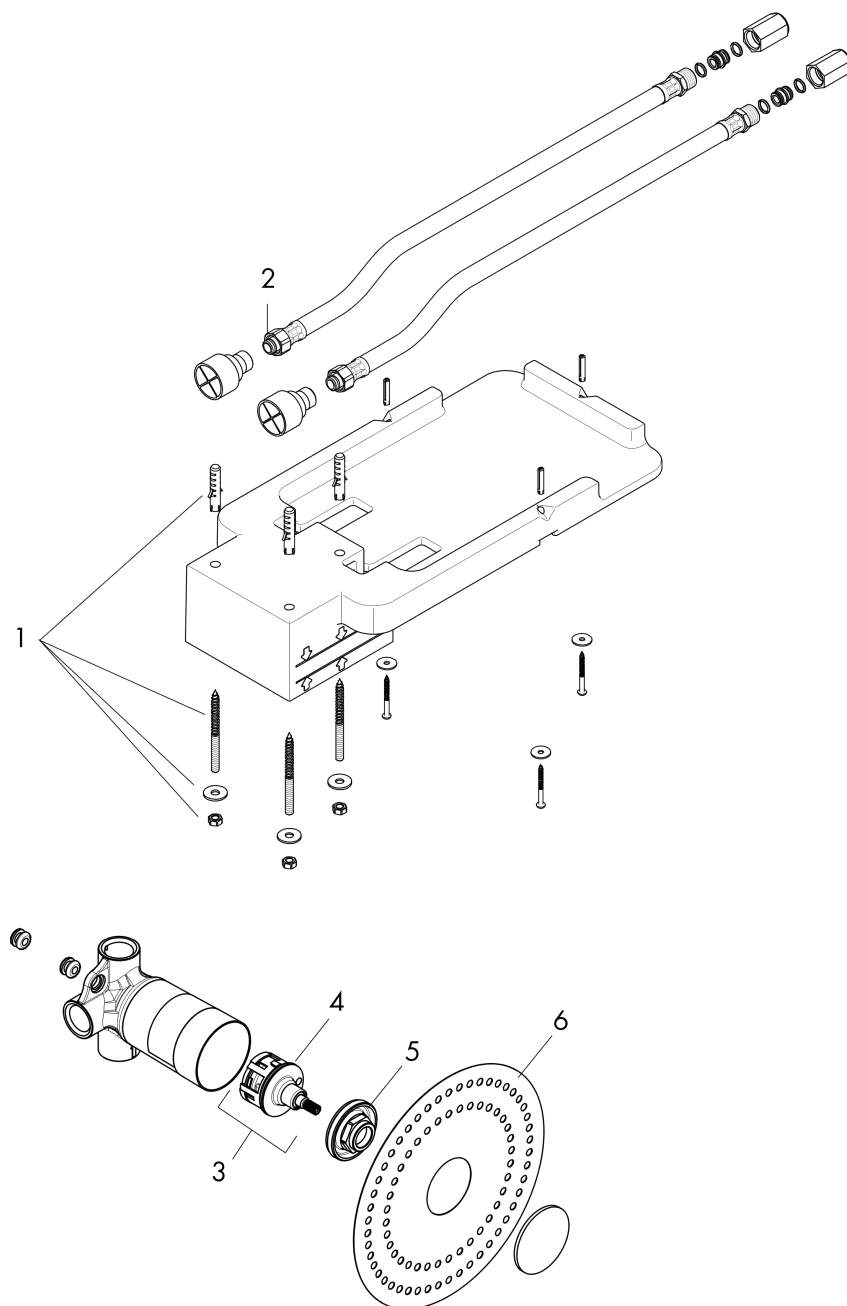

AXOR ShowerSolutions
Rough, Showerhead, Flush Ceiling Mount
Finishes : n.a. Part no. : 35363181

Exploded drawing

Year of production: >03/19

AXOR ShowerSolutions
Rough, Showerhead, Flush Ceiling Mount
 Finishes : n.a. Part no. : 35363181

Spare parts list

Year of production: >03/19

Pos.		Part no.	Price	PU
1	mounting kit	97722000	-	1
2	O-ring 11x2	98127000	-	1
3	diverter unit	96604001	-	1
4	O-ring 39x2,5	92322000	-	1
5	nut	97550000	-	1
6	sealing foil	96493000	-	1
a	extension 25 mm	96370000	-	1